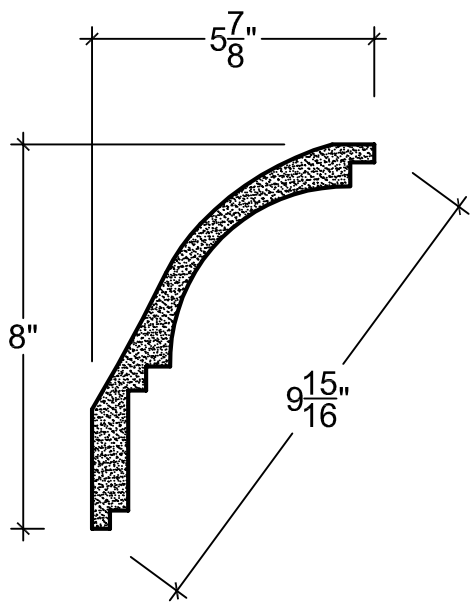

SCALE: 3" = 1'

SCALE: 3" = 1'

SCALE: 3" = 1'

67 Steuben Street  
 Brooklyn, NY 11205  
 P 718.534.7000  
 F 718.534.7040  
 www.decocraftusa.com

Design Copyright © Deco Craft USA Inc. 2010. All rights reserved

NAME:	<b>CROWN</b>	HEIGHT:	8"
ITEM#	<b>DC508-086</b>	PROJECTION:	5-7/8"
MATERIAL:	<b>PLASTER</b>	FACE:	9-15/16"
		REPEAT:	1"
		LENGTH:	96"