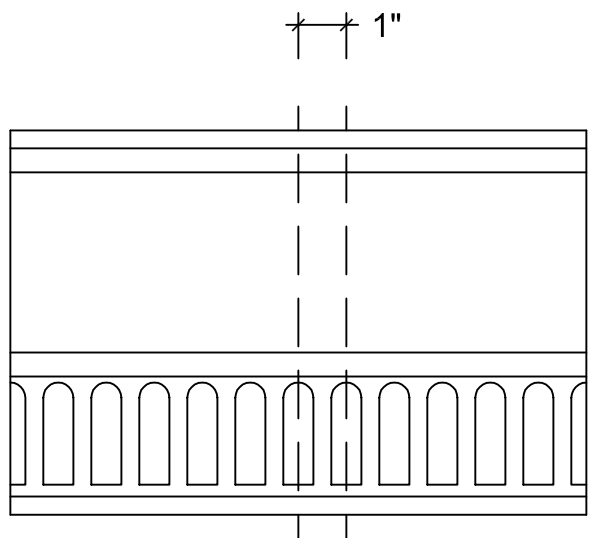

SCALE: 3" = 1'

SCALE: 3" = 1'

SCALE: 3" = 1'

67 Steuben Street  
 Brooklyn, NY 11205  
 P 718.534.7000  
 F 718.534.7040  
 www.decocraftusa.com

Design Copyright © Deco Craft USA Inc. 2010. All rights reserved

NAME:	<b>CROWN</b>	HEIGHT:	8"
ITEM#	<b>DC508-086</b>	PROJECTION:	5-7/8"
MATERIAL:	<b>PLASTER</b>	FACE:	9-15/16"
		REPEAT:	1"
		LENGTH:	96"