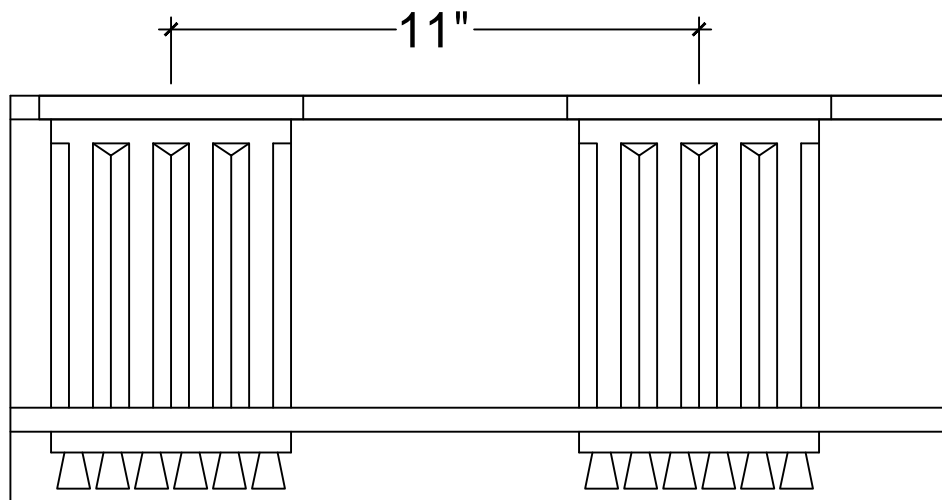

SCALE: 3" = 1'

SCALE: 3" = 1'

SCALE: 3" = 1'

67 Steuben Street
Brooklyn, NY 11205
P 718.534.7000
F 718.534.7040
www.decocraftusa.com

Design Copyright © Deco Craft USA Inc.2010.All rights reserved

NAME:

FRIEZE

ITEM#

DC508-081A

MATERIAL:

PLASTER

HEIGHT:

8. 1/2"

PROJECTION:

1. 5/16"

FACE:

N/A

REPEAT:

11"

LENGTH:

88"