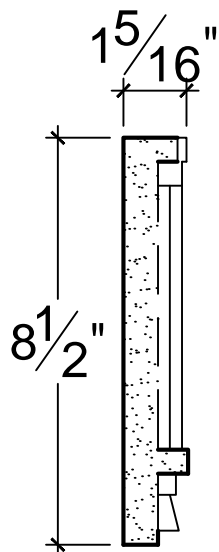

SCALE: 3" = 1'

SCALE: 3" = 1'

SCALE: 3" = 1'

67 Steuben Street
Brooklyn, NY 11205
P 718.534.7000
F 718.534.7040
www.decocraftusa.com

Design Copyright © Deco Craft USA Inc.2010.All rights reserved

NAME:

FRIEZE

ITEM#

DC508-081A

MATERIAL:

PLASTER

HEIGHT:

8. 1/2"

PROJECTION:

1. 5/16"

FACE:

N/A

REPEAT:

11"

LENGTH:

88"