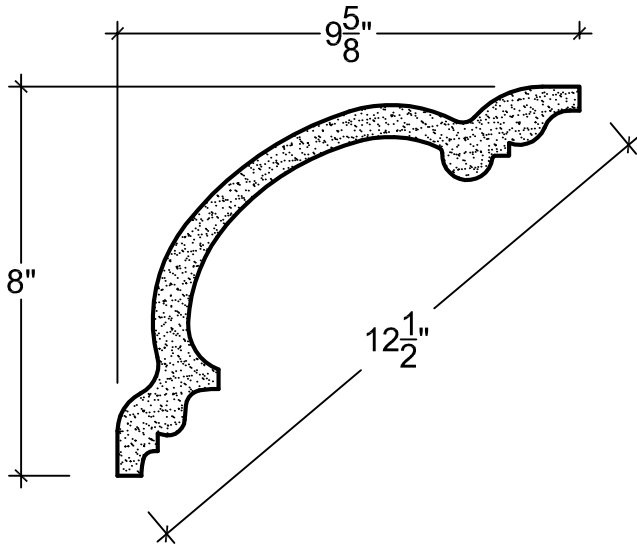

SCALE: 3" = 1'

SCALE: 3" = 1'

SCALE: 3" = 1'

67 Steuben Street
 Brooklyn, NY 11205
 P 718.534.7000
 F 718.534.7040
 www.decocraftusa.com

Design Copyright © Deco Craft USA Inc. 2010. All rights reserved

NAME:

CROWN

ITEM#

DC508-067

MATERIAL:

PLASTER

HEIGHT:

8"

PROJECTION:

9-5/8"

FACE:

12-1/2"

REPEAT:

N/A

LENGTH:

96"