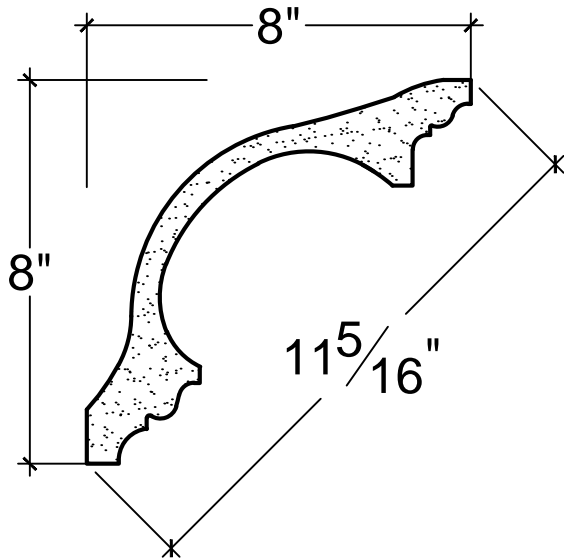

SCALE: 3" = 1'

SCALE: 3" = 1'

SCALE: 3" = 1'

67 Steuben Street
 Brooklyn, NY 11205
 P 718.534.7000
 F 718.534.7040
 www.decocraftusa.com

Design Copyright © Deco Craft USA Inc. 2010. All rights reserved

NAME:

COVE

ITEM#

DC508-066

MATERIAL:

PLASTER

HEIGHT:

8"

PROJECTION:

8"

FACE:

11.5/16"

REPEAT:

N/A

LENGTH:

96"