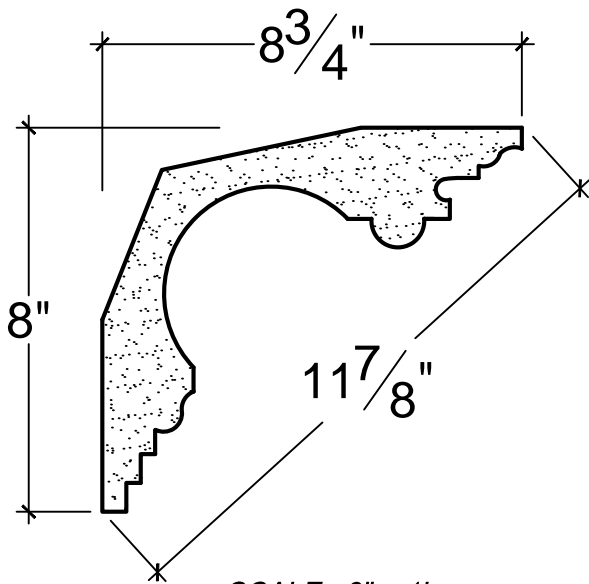

SCALE: 3" = 1'

SCALE: 3" = 1'

SCALE: 3" = 1'

67 Steuben Street
 Brooklyn, NY 11205
 P 718.534.7000
 F 718.534.7040
 www.decocraftusa.com

Design Copyright © Deco Craft USA Inc.2010.All rights reserved

NAME:

COVE

ITEM#

DC508-063

MATERIAL:

PLASTER

HEIGHT:

8"

PROJECTION:

8. 3/4"

FACE:

11. 7/8"

REPEAT:

N/A

LENGTH:

96"