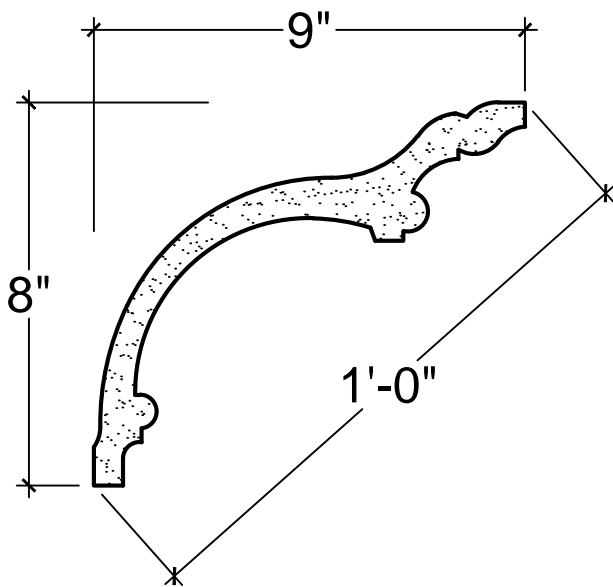

SCALE: 3" = 1'

SCALE: 3" = 1'

SCALE: 3" = 1'

67 Steuben Street
 Brooklyn, NY 11205
 P 718.534.7000
 F 718.534.7040
 www.decocraftusa.com

Design Copyright © Deco Craft USA Inc. 2010. All rights reserved

NAME:

COVE

ITEM#

DC508-058

MATERIAL:

PLASTER

HEIGHT:

8"

PROJECTION:

9"

FACE:

12"

REPEAT:

N/A

LENGTH:

96"