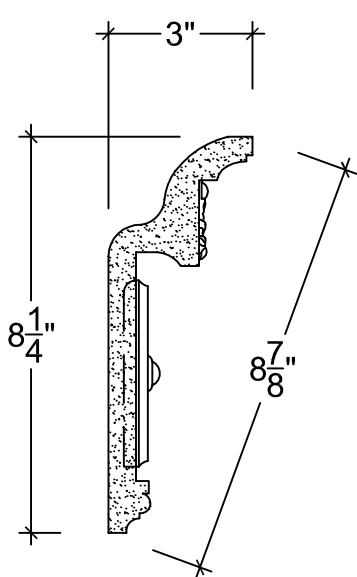

SCALE: 3" = 1'

SCALE: 3" = 1'

SCALE: 3" = 1'

67 Steuben Street  
Brooklyn, NY 11205  
P 718.534.7000  
F 718.534.7040  
www.decocraftusa.com

Design Copyright © Deco Craft USA Inc. 2010. All rights reserved

NAME:

**FRIEZE**

ITEM#

**DC508-050**

MATERIAL:

**PLASTER**

HEIGHT:

8-1/4"

PROJECTION:

3"

FACE:

8-7/8"

REPEAT:

6-1/4"

LENGTH:

96"