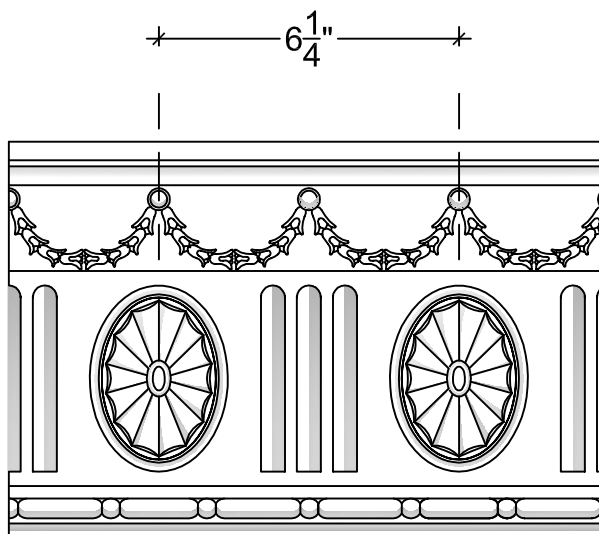

SCALE: 3" = 1'

SCALE: 3" = 1'

SCALE: 3" = 1'

67 Steuben Street  
Brooklyn, NY 11205  
P 718.534.7000  
F 718.534.7040  
www.decocraftusa.com

Design Copyright © Deco Craft USA Inc. 2010. All rights reserved

NAME:

**FRIEZE**

ITEM#

**DC508-050**

MATERIAL:

**PLASTER**

HEIGHT:

8-1/4"

PROJECTION:

3"

FACE:

8-7/8"

REPEAT:

6-1/4"

LENGTH:

96"