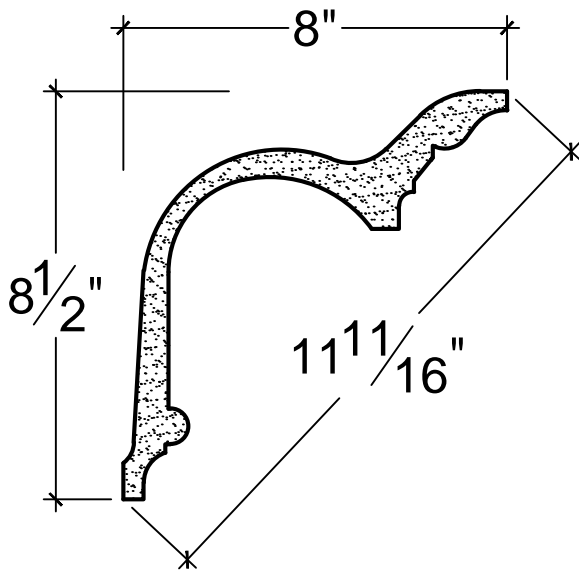

SCALE: 3" = 1'

SCALE: 3" = 1'

SCALE: 3" = 1'

67 Steuben Street
 Brooklyn, NY 11205
 P 718.534.7000
 F 718.534.7040
 www.decocraftusa.com

Design Copyright © Deco Craft USA Inc. 2010. All rights reserved

NAME:

COVE

ITEM#

DC508-047A

MATERIAL:

PLASTER

HEIGHT:

8. 1/2"

PROJECTION:

8"

FACE:

11. 11/16"

REPEAT:

N/A

LENGTH:

96"