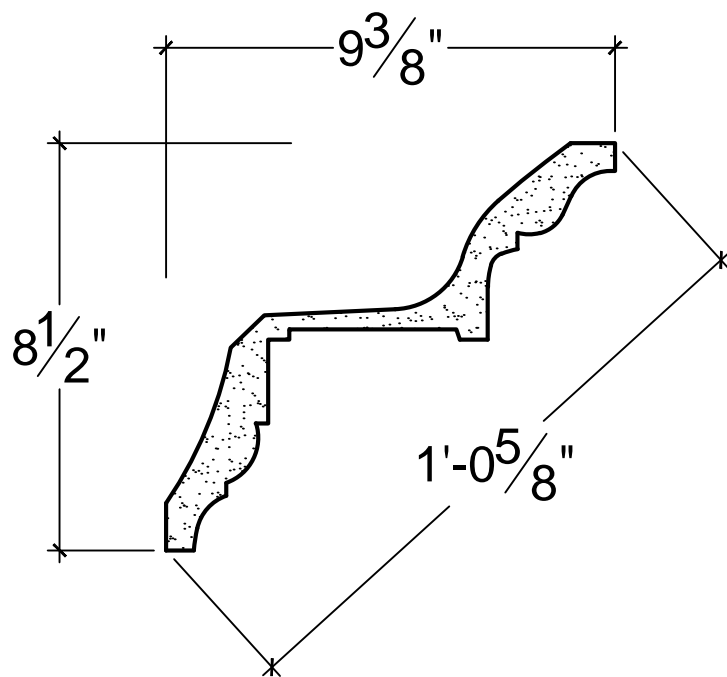

SCALE: 3" = 1'

SCALE: 3" = 1'

SCALE: 3" = 1'

67 Steuben Street  
Brooklyn, NY 11205  
P 718.534.7000  
F 718.534.7040  
www.decocraftusa.com

Design Copyright © Deco Craft USA Inc.2010.All rights reserved

NAME:

**CROWN**

ITEM#

**DC508-044**

MATERIAL:

**PLASTER**

HEIGHT:

8. 1/2"

PROJECTION:

9. 3/8"

FACE:

12. 5/8"

REPEAT:

N/A

LENGTH:

96"