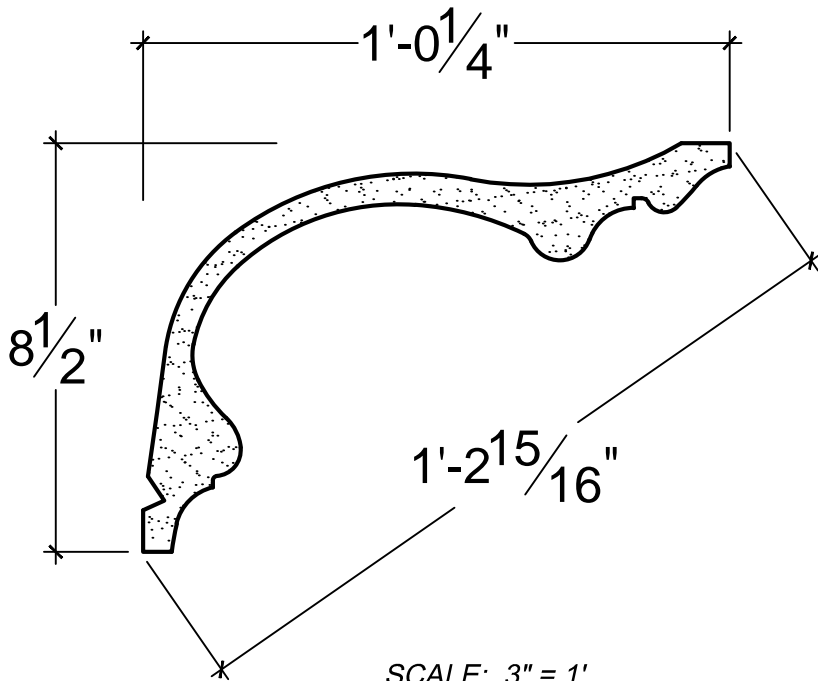

SCALE: 3" = 1'

SCALE: 3" = 1'

SCALE: 3" = 1'

67 Steuben Street
 Brooklyn, NY 11205
 P 718.534.7000
 F 718.534.7040
 www.decocraftusa.com

Design Copyright © Deco Craft USA Inc. 2010. All rights reserved

NAME:

COVE

ITEM#

DC508-043

MATERIAL:

PLASTER

HEIGHT:

8. 1/2"

PROJECTION:

12. 1/4"

FACE:

14. 15/16"

REPEAT:

N/A

LENGTH:

96"