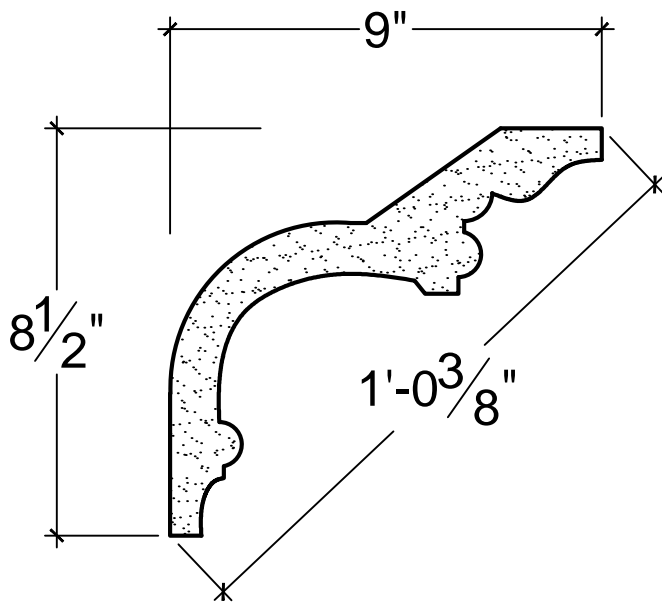

SCALE: 3" = 1'

SCALE: 3" = 1'

SCALE: 3" = 1'

67 Steuben Street
 Brooklyn, NY 11205
 P 718.534.7000
 F 718.534.7040
 www.decocraftusa.com

Design Copyright © Deco Craft USA Inc.2010.All rights reserved

NAME:

COVE

ITEM#

DC508-042

MATERIAL:

PLASTER

HEIGHT:

8. 1/2"

PROJECTION:

9"

FACE:

12. 3/8"

REPEAT:

N/A

LENGTH:

96"