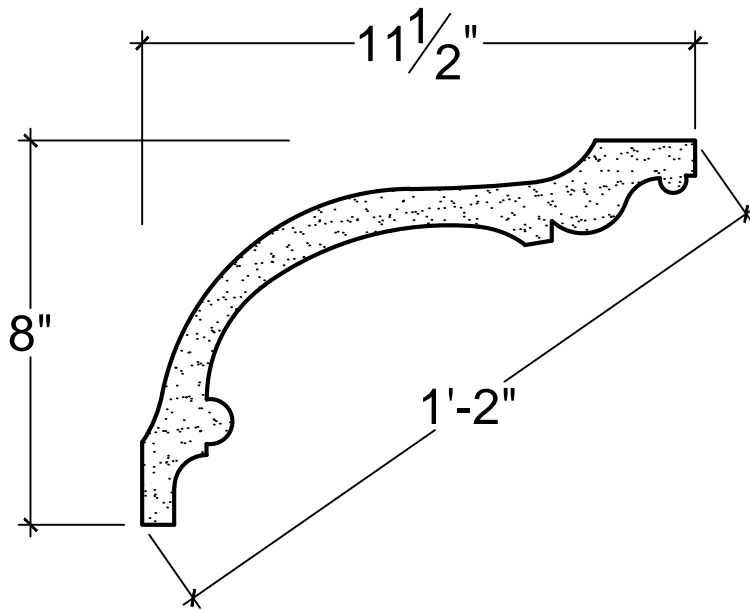

SCALE: 3" = 1'

SCALE: 3" = 1'

SCALE: 3" = 1'

67 Steuben Street
 Brooklyn, NY 11205
 P 718.534.7000
 F 718.534.7040
 www.decocraftusa.com

Design Copyright © Deco Craft USA Inc.2010.All rights reserved

NAME:

COVE

ITEM#

DC508-041

MATERIAL:

PLASTER

HEIGHT:

8"

PROJECTION:

11. 1/2"

FACE:

14"

REPEAT:

N/A

LENGTH:

96"