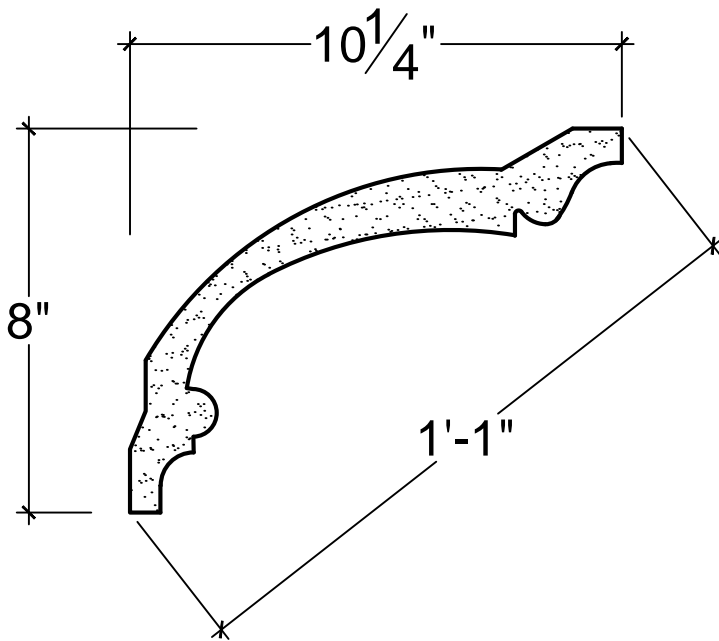

SCALE: 3" = 1'

SCALE: 3" = 1'

SCALE: 3" = 1'

67 Steuben Street  
 Brooklyn, NY 11205  
 P 718.534.7000  
 F 718.534.7040  
 www.decocraftusa.com

Design Copyright © Deco Craft USA Inc. 2010. All rights reserved

NAME:

**COVE**

ITEM#

**DC508-040**

MATERIAL:

**PLASTER**

HEIGHT:

8"

PROJECTION:

10, 1/4"

FACE:

13"

REPEAT:

N/A

LENGTH:

96"