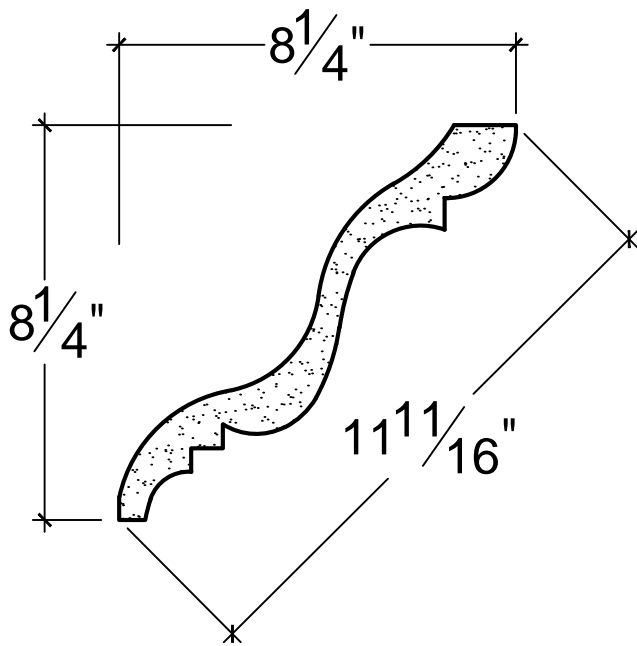

SCALE: 3" = 1'

SCALE: 3" = 1'

SCALE: 3" = 1'

67 Steuben Street  
 Brooklyn, NY 11205  
 P 718.534.7000  
 F 718.534.7040  
 www.decocraftusa.com

Design Copyright © Deco Craft USA Inc. 2010. All rights reserved

NAME:

**CROWN**

ITEM#

**DC508-038**

MATERIAL:

**PLASTER**

HEIGHT:

8. 1/4"

PROJECTION:

8. 1/4"

FACE:

11. 11/16"

REPEAT:

N/A

LENGTH:

96"