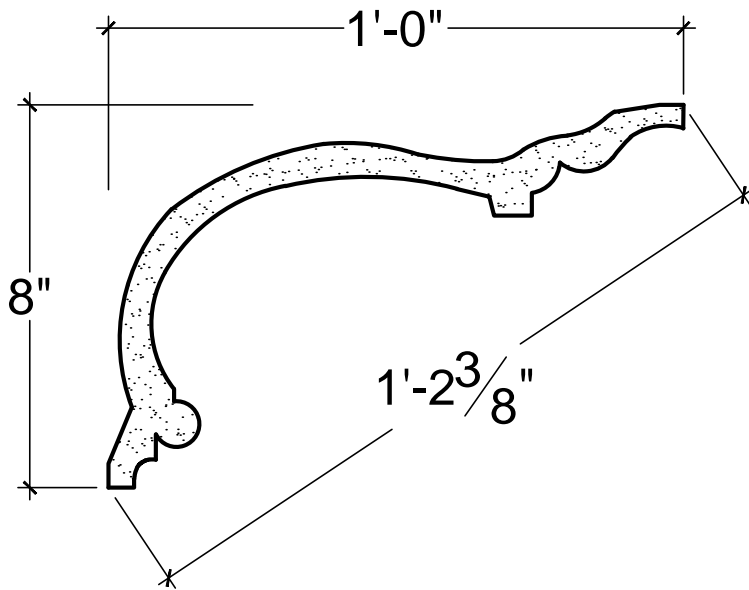

SCALE: 3" = 1'

SCALE: 3" = 1'

SCALE: 3" = 1'

67 Steuben Street  
 Brooklyn, NY 11205  
 P 718.534.7000  
 F 718.534.7040  
 www.decocraftusa.com

Design Copyright © Deco Craft USA Inc.2010.All rights reserved

NAME:

COVE

ITEM#

DC508-033A

MATERIAL:

PLASTER

HEIGHT:

8"

PROJECTION:

12"

FACE:

14. 3/8"

REPEAT:

N/A

LENGTH:

96"