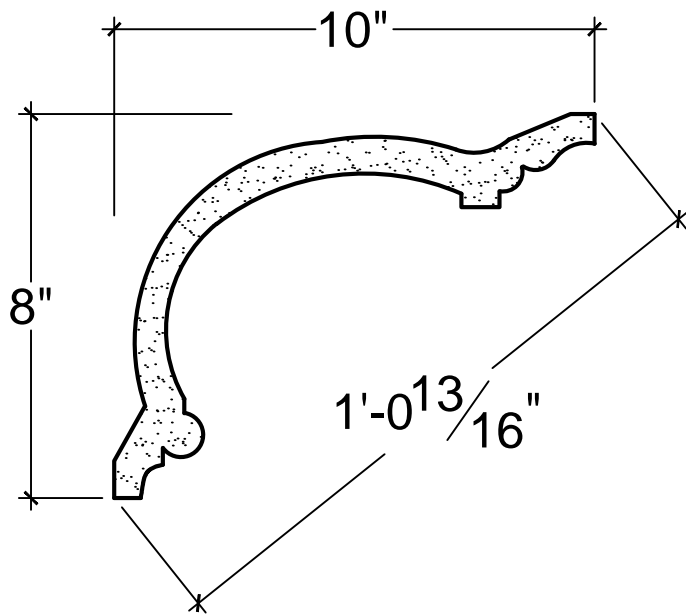

SCALE: 3" = 1'

SCALE: 3" = 1'

SCALE: 3" = 1'

67 Steuben Street
Brooklyn, NY 11205
P 718.534.7000
F 718.534.7040
www.decocraftusa.com

Design Copyright © Deco Craft USA Inc.2010.All rights reserved

NAME:

COVE

ITEM#

DC508-033

MATERIAL:

PLASTER

HEIGHT:

8"

PROJECTION:

10"

FACE:

12. 13/16"

REPEAT:

N/A

LENGTH:

96"