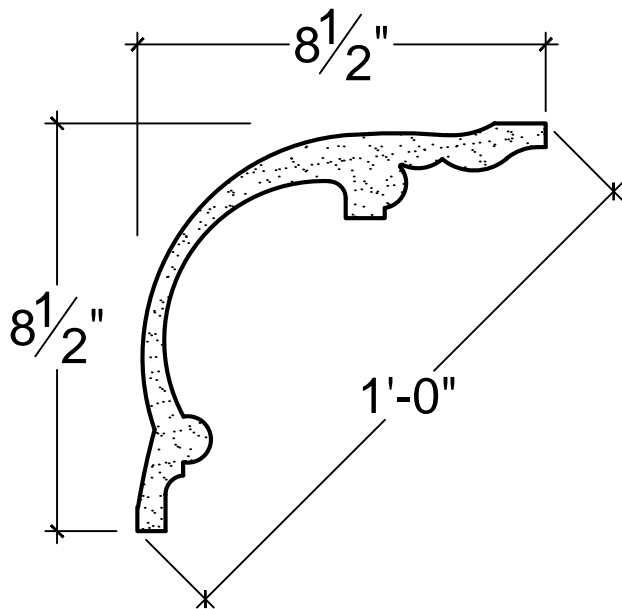

SCALE: 3" = 1'

SCALE: 3" = 1'

SCALE: 3" = 1'

67 Steuben Street  
 Brooklyn, NY 11205  
 P 718.534.7000  
 F 718.534.7040  
 www.decocraftusa.com

Design Copyright © Deco Craft USA Inc.2010.All rights reserved

NAME:

**COVE**

ITEM#

**DC508-031**

MATERIAL:

**PLASTER**

HEIGHT:

8. 1/2"

PROJECTION:

8. 1/2"

FACE:

12"

REPEAT:

N/A

LENGTH:

96"