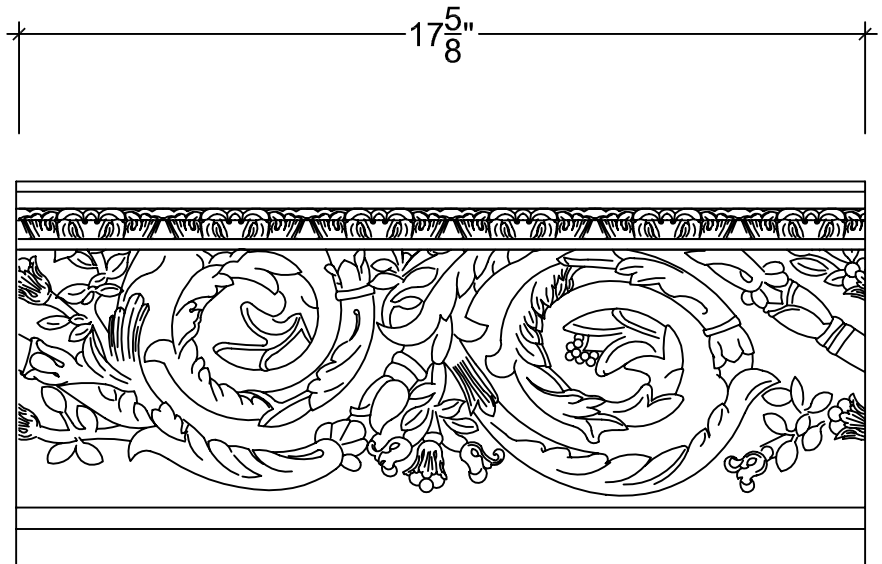

SCALE: 3" = 1'

SCALE: 3" = 1'

SCALE: 3" = 1'

67 Steuben Street
 Brooklyn, NY 11205
 P 718.534.7000
 F 718.534.7040
 www.decocraftusa.com

Design Copyright © Deco Craft USA Inc.2010.All rights reserved

NAME:	CROWN	HEIGHT:	8"
ITEM#	DC508-016	PROJECTION:	8"
MATERIAL:	PLASTER	FACE:	11-5/16"
		REPEAT:	17-5/8"
		LENGTH:	84"