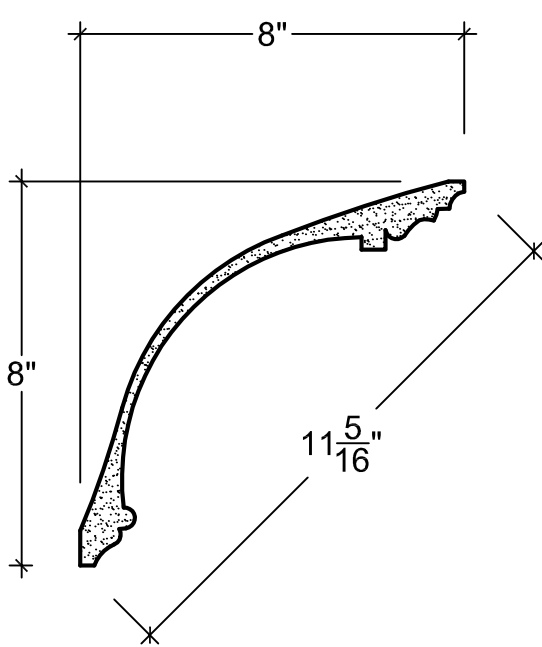

SCALE: 3" = 1'

SCALE: 3" = 1'

SCALE: 3" = 1'

67 Steuben Street
 Brooklyn, NY 11205
 P 718.534.7000
 F 718.534.7040
 www.decocraftusa.com

Design Copyright © Deco Craft USA Inc.2010.All rights reserved

NAME:	CROWN	HEIGHT:	8"
ITEM#	DC508-016	PROJECTION:	8"
MATERIAL:	PLASTER	FACE:	11-5/16"
		REPEAT:	17-5/8"
		LENGTH:	84"