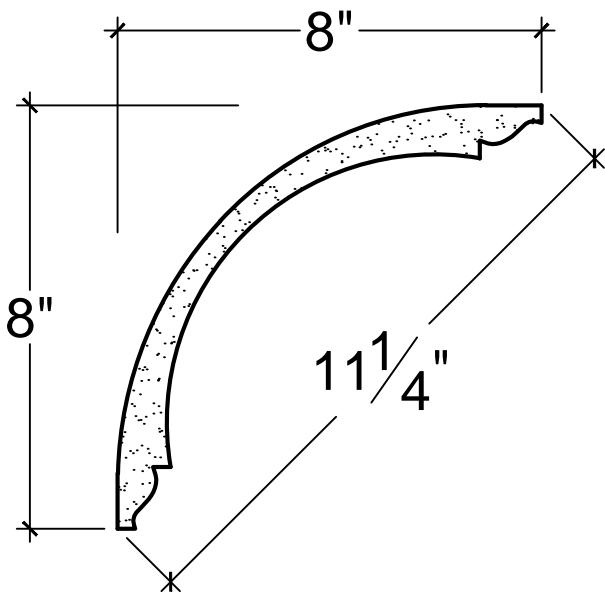

SCALE: 3" = 1'

SCALE: 3" = 1'

SCALE: 3" = 1'

67 Steuben Street
 Brooklyn, NY 11205
 P 718.534.7000
 F 718.534.7040
 www.decocraftusa.com

Design Copyright © Deco Craft USA Inc.2010.All rights reserved

NAME:

COVE

ITEM#

DC508-012

MATERIAL:

PLASTER

HEIGHT:

8"

PROJECTION:

8"

FACE:

11. 1/4"

REPEAT:

N/A

LENGTH:

96"