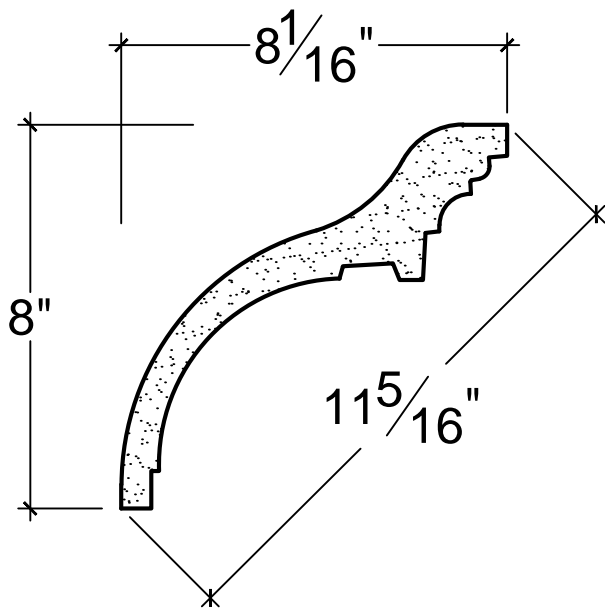

SCALE: 3" = 1'

SCALE: 3" = 1'

SCALE: 3" = 1'

67 Steuben Street
 Brooklyn, NY 11205
 P 718.534.7000
 F 718.534.7040
 www.decocraftusa.com

Design Copyright © Deco Craft USA Inc.2010.All rights reserved

NAME:

COVE

ITEM#

DC508-011

MATERIAL:

PLASTER

HEIGHT:

8"

PROJECTION:

8. 1/16"

FACE:

11. 5/16"

REPEAT:

N/A

LENGTH:

96"