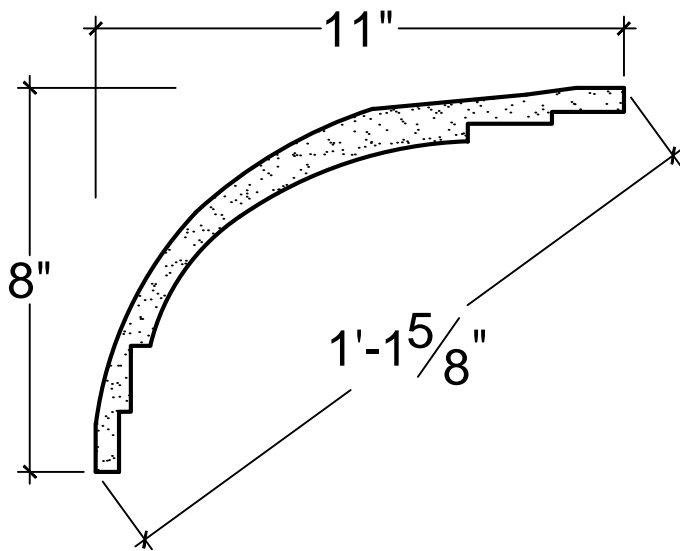

SCALE: 3" = 1'

SCALE: 3" = 1'

SCALE: 3" = 1'

67 Steuben Street
 Brooklyn, NY 11205
 P 718.534.7000
 F 718.534.7040
 www.decocraftusa.com

Design Copyright © Deco Craft USA Inc.2010.All rights reserved

NAME:

COVE

ITEM#

DC508-010

MATERIAL:

PLASTER

HEIGHT:

8"

PROJECTION:

11"

FACE:

13, 5/8"

REPEAT:

N/A

LENGTH:

96"