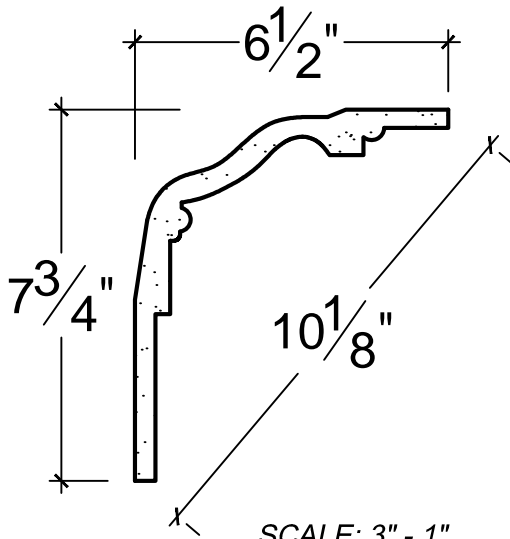

SCALE: 3" - 1"

SCALE: 3" - 1"

SCALE: 3" - 1"

67 Steuben Street  
 Brooklyn, NY 11205  
 P 718.534.7000  
 F 718.534.7040  
 www.decocraftusa.com

Design Copyright © Deco Craft USA Inc.2010.All rights reserved

NAME:	CROWN	HEIGHT:	7. 3/4"
ITEM#	DC507-379	PROJECTION:	6. 1/2"
MATERIAL:	PLASTER	FACE:	10. 1/8"
		REPEAT:	N/A
		LENGTH:	96"