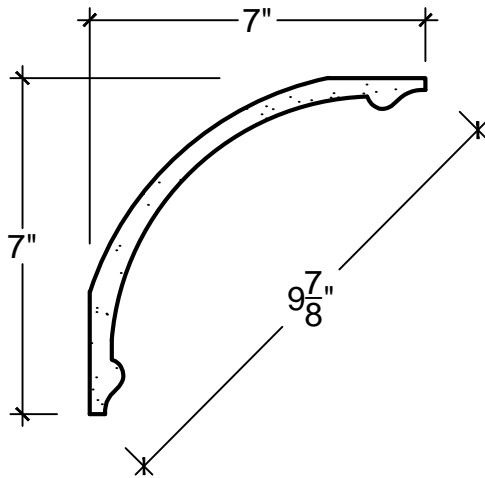

SCALE: 3" - 1"

SCALE: 3" - 1"

SCALE: 3" - 1"

67 Steuben Street
 Brooklyn, NY 11205
 P 718.534.7000
 F 718.534.7040
 www.decocraftusa.com

Design Copyright © Deco Craft USA Inc.2010.All rights reserved

NAME:

COVE

ITEM#

DC507-370

MATERIAL:

PLASTER

HEIGHT:

7"

PROJECTION:

7"

FACE:

9. 7/8"

REPEAT:

N/A

LENGTH:

96"