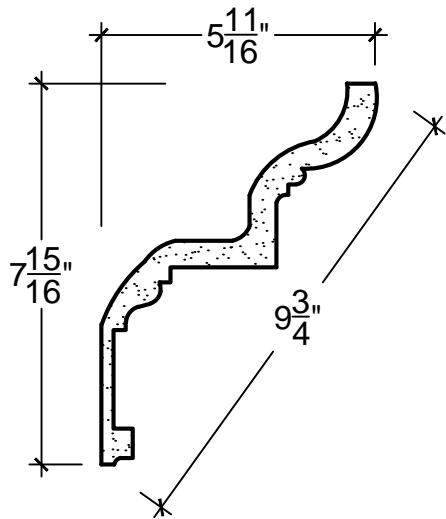

SCALE: 3" - 1"

SCALE: 3" - 1"

SCALE: 3" - 1"

67 Steuben Street
 Brooklyn, NY 11205
 P 718.534.7000
 F 718.534.7040
 www.decocraftusa.com

Design Copyright © Deco Craft USA Inc.2010.All rights reserved

NAME:	CROWN	HEIGHT:	7. 15/16"
ITEM#	DC507-342	PROJECTION:	5. 11/16"
MATERIAL:	PLASTER	FACE:	9. 3/4"
		REPEAT:	N/A
		LENGTH:	96"