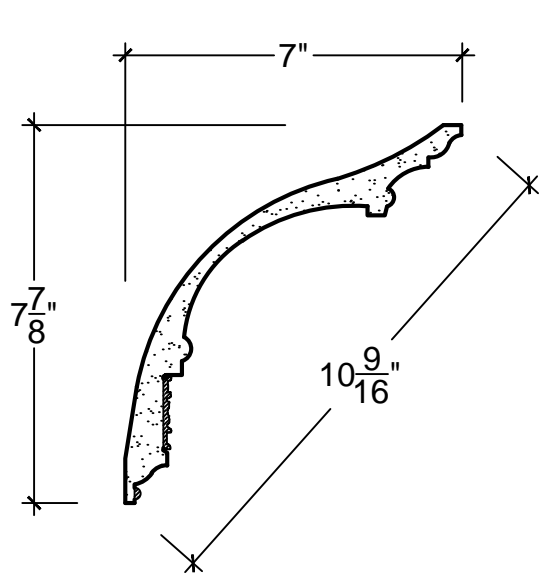

SCALE: 3" - 1"

SCALE: 3" - 1"

SCALE: 3" - 1"

67 Steuben Street
Brooklyn, NY 11205
P 718.534.7000
F 718.534.7040
www.decocraftusa.com

Design Copyright © Deco Craft USA Inc.2010.All rights reserved

NAME:

CROWN

ITEM#

DC507-326

MATERIAL:

PLASTER

HEIGHT:

7. 7/8"

PROJECTION:

7"

FACE:

10. 9/16"

REPEAT:

1. 1/8"

LENGTH:

96"