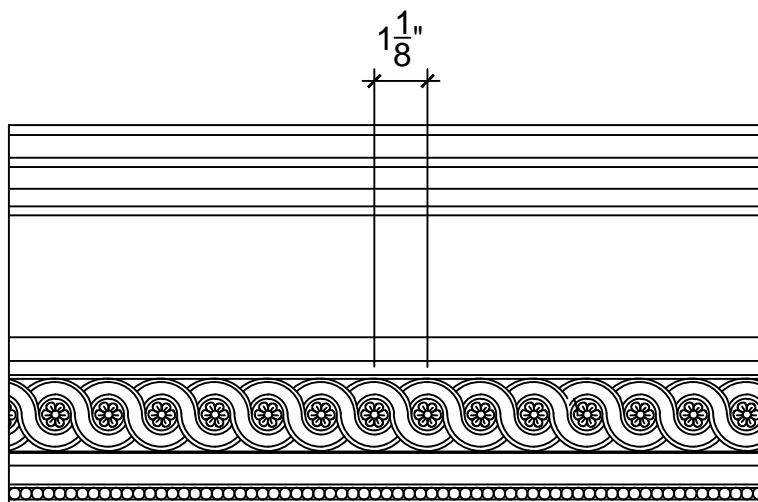

SCALE: 3" - 1"

SCALE: 3" - 1"

SCALE: 3" - 1"

67 Steuben Street
Brooklyn, NY 11205
P 718.534.7000
F 718.534.7040
www.decocraftusa.com

Design Copyright © Deco Craft USA Inc.2010.All rights reserved

NAME:

CROWN

ITEM#

DC507-326

MATERIAL:

PLASTER

HEIGHT:

7. 7/8"

PROJECTION:

7"

FACE:

10. 9/16"

REPEAT:

1. 1/8"

LENGTH:

96"