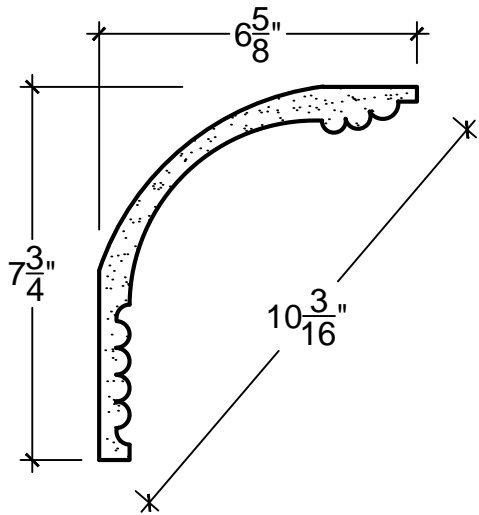

SCALE: 3" = 1'

SCALE: 3" = 1'

SCALE: 3" = 1'

67 Steuben Street
 Brooklyn, NY 11205
 P 718.534.7000
 F 718.534.7040
 www.decocraftusa.com

Design Copyright © Deco Craft USA Inc.2010.All rights reserved

NAME:	COVE	HEIGHT:	7. 3/4"
ITEM#	DC507-301	PROJECTION:	6. 5/8"
MATERIAL:	PLASTER	FACE:	10. 3/16"
		REPEAT:	N/A
		LENGTH:	96"