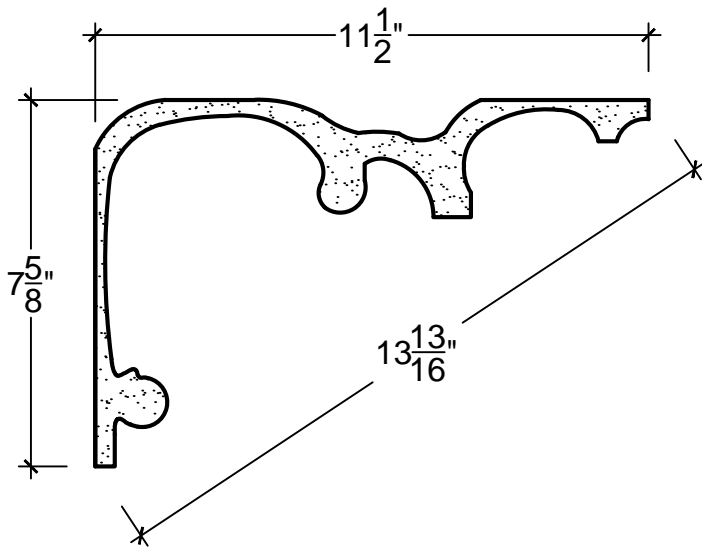

SCALE: 3" = 1'

SCALE: 3" = 1'

SCALE: 3" = 1'

67 Steuben Street  
 Brooklyn, NY 11205  
 P 718.534.7000  
 F 718.534.7040  
 www.decocraftusa.com

Design Copyright © Deco Craft USA Inc.2010.All rights reserved

NAME:

**CROWN**

ITEM#

**DC507-299**

MATERIAL:

**PLASTER**

HEIGHT:

7. 5/8"

PROJECTION:

11. 1/2"

FACE:

13. 13/16"

REPEAT:

N/A

LENGTH:

96"