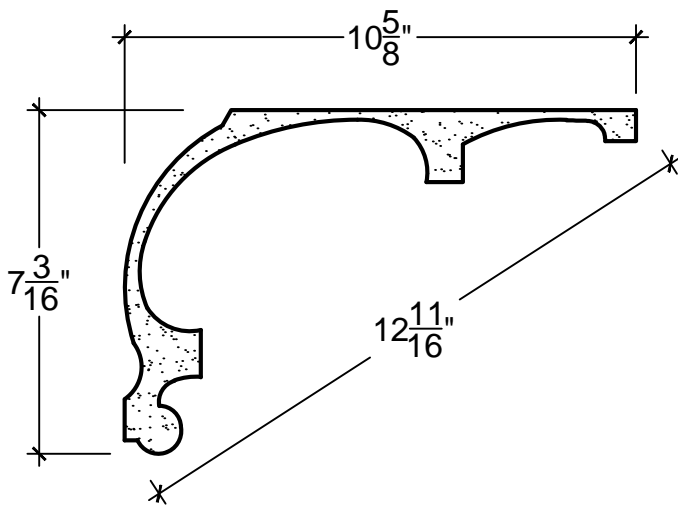

SCALE: 3" = 1'

SCALE: 3" = 1'

SCALE: 3" = 1'

67 Steuben Street
 Brooklyn, NY 11205
 P 718.534.7000
 F 718.534.7040
 www.decocraftusa.com

Design Copyright © Deco Craft USA Inc.2010.All rights reserved

| | | | |
|-----------|-----------|-------------|------------|
| NAME: | CROWN | HEIGHT: | 7. 3/16" |
| ITEM# | DC507-290 | PROJECTION: | 10. 5/8" |
| MATERIAL: | PLASTER | FACE: | 12. 11/16" |
| | | REPEAT: | N/A |
| | | LENGTH: | 96" |