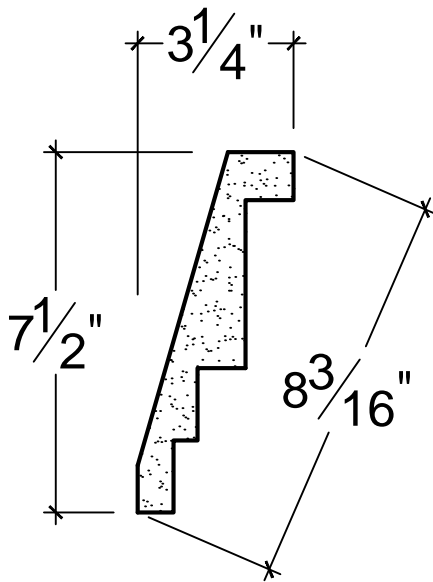

SCALE: 3" = 1'

SCALE: 3" = 1'

SCALE: 3" = 1'

67 Steuben Street
Brooklyn, NY 11205
P 718.534.7000
F 718.534.7040
www.decocraftusa.com

Design Copyright © Deco Craft USA Inc.2010.All rights reserved

NAME:

CROWN

ITEM#

DC507-275

MATERIAL:

PLASTER

HEIGHT:

7. 1/2"

PROJECTION:

3. 1/4"

FACE:

8. 3/16"

REPEAT:

N/A

LENGTH:

96"