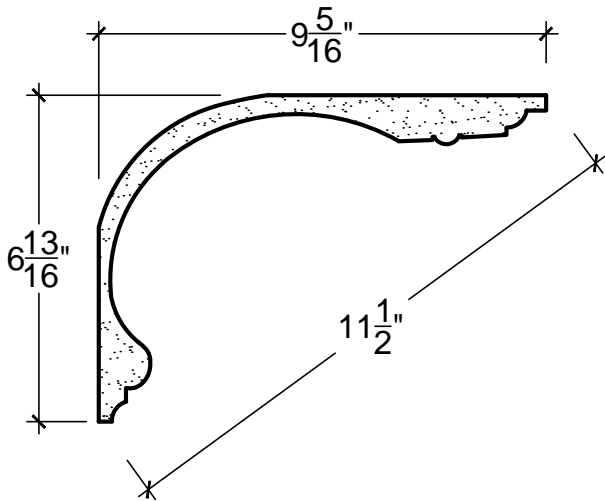

SCALE: 3" = 1'-0"

SCALE: 3" = 1'-0"

SCALE: 3" = 1'-0"

67 Steuben Street
 Brooklyn, NY 11205
 P 718.534.7000
 F 718.534.7040
 www.decocraftusa.com

Design Copyright © Deco Craft USA Inc.2010.All rights reserved

NAME:

COVE

ITEM#

DC507-260

MATERIAL:

PLASTER

HEIGHT:

6. 13/16"

PROJECTION:

9. 5/16"

FACE:

11. 1/2"

REPEAT:

N/A

LENGTH:

96"