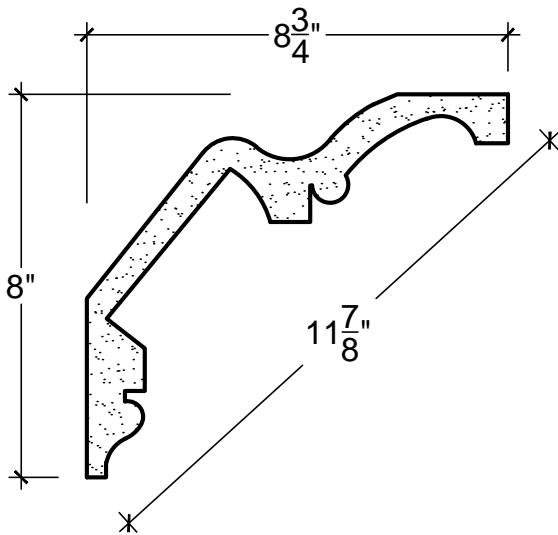

SCALE: 3" = 1'-0"

SCALE: 3" = 1'-0"

SCALE: 3" = 1'-0"

67 Steuben Street
 Brooklyn, NY 11205
 P 718.534.7000
 F 718.534.7040
 www.decocraftusa.com

Design Copyright © Deco Craft USA Inc.2010.All rights reserved

NAME:	CROWN	HEIGHT:	8"
		PROJECTION:	8. 3/4"
ITEM#	DC507-246	FACE:	11. 7/8"
		REPEAT:	N/A
MATERIAL:	PLASTER	LENGTH:	96"