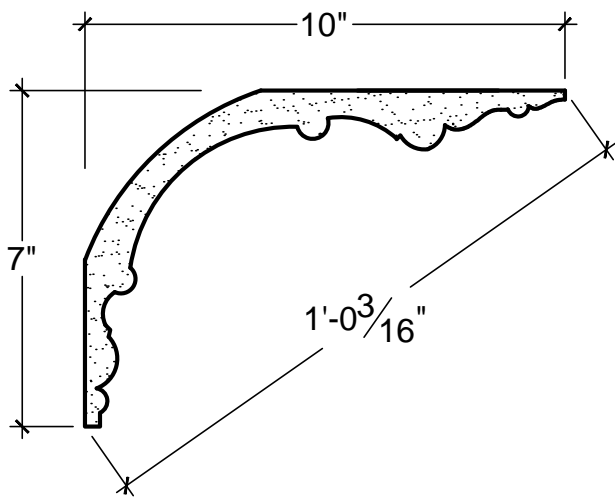

SCALE: 3" = 1'

SCALE: 3" = 1'

SCALE: 3" = 1'

67 Steuben Street
 Brooklyn, NY 11205
 P 718.534.7000
 F 718.534.7040
 www.decocraftusa.com

Design Copyright © Deco Craft USA Inc.2010.All rights reserved

NAME:

CROWN

ITEM#

DC507-224

MATERIAL:

PLASTER

HEIGHT:

7"

PROJECTION:

10"

FACE:

12. 3/16"

REPEAT:

N/A

LENGTH:

96"