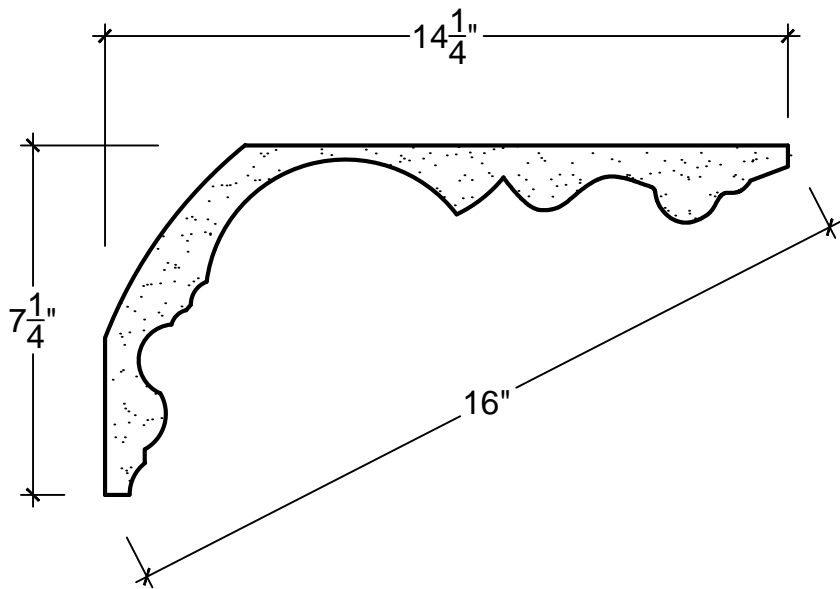

SCALE: 3" = 1'-0"

SCALE: 3" = 1'-0"

SCALE: 3" = 1'-0"

67 Steuben Street
 Brooklyn, NY 11205
 P 718.534.7000
 F 718.534.7040
 www.decocraftusa.com

Design Copyright © Deco Craft USA Inc.2010.All rights reserved

NAME:

COVE

ITEM#

DC507-209

MATERIAL:

PLASTER

HEIGHT:

7. 1/4"

PROJECTION:
14. 1/4"

FACE:

16"

REPEAT:
N/A

LENGTH:

96"