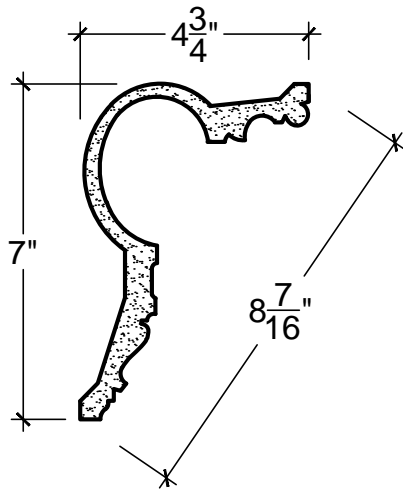

SCALE: 3" = 1'-0"

SCALE: 3" = 1'-0"

SCALE: 3" = 1'-0"

67 Steuben Street
 Brooklyn, NY 11205
 P 718.534.7000
 F 718.534.7040
 www.decocraftusa.com

Design Copyright © Deco Craft USA Inc.2010.All rights reserved

NAME:

COVE

ITEM#

DC507-200

MATERIAL:

PLASTER

HEIGHT:

7"

PROJECTION:

4. 3/4"

FACE:

8. 7/16"

REPEAT:

N/A

LENGTH:

96"