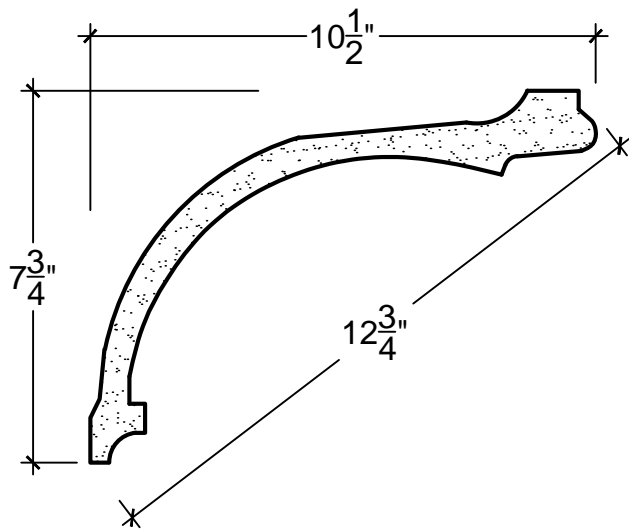

SCALE: 3" = 1'-0"

SCALE: 3" = 1'-0"

SCALE: 3" = 1'-0"

67 Steuben Street  
 Brooklyn, NY 11205  
 P 718.534.7000  
 F 718.534.7040  
 www.decocraftusa.com

Design Copyright © Deco Craft USA Inc.2010.All rights reserved

NAME:

**COVE**

ITEM#

**DC507-197**

MATERIAL:

**PLASTER**

HEIGHT:

7. 3/4"

PROJECTION:  
10. 1/2"

FACE:  
12. 3/4"

REPEAT:  
N/A

LENGTH:  
96"