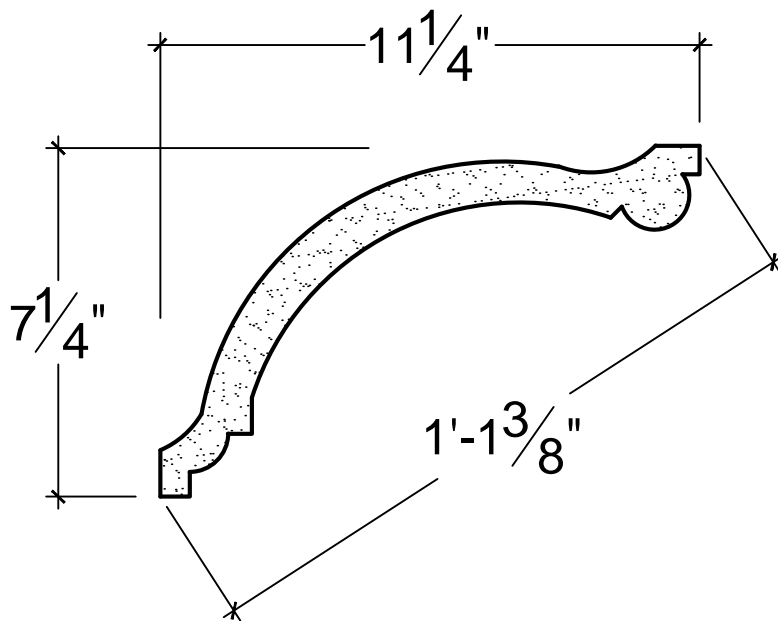

SCALE: 3" = 1'-0"

SCALE: 3" = 1'-0"

SCALE: 3" = 1'-0"

67 Steuben Street
 Brooklyn, NY 11205
 P 718.534.7000
 F 718.534.7040
 www.decocraftusa.com

Design Copyright © Deco Craft USA Inc.2010.All rights reserved

NAME:

COVE

ITEM#

DC507-184

MATERIAL:

PLASTER

HEIGHT:

7. 1/4"

PROJECTION:
11. 1/4"

FACE:
13. 3/8"

REPEAT:
N/A

LENGTH:
96"