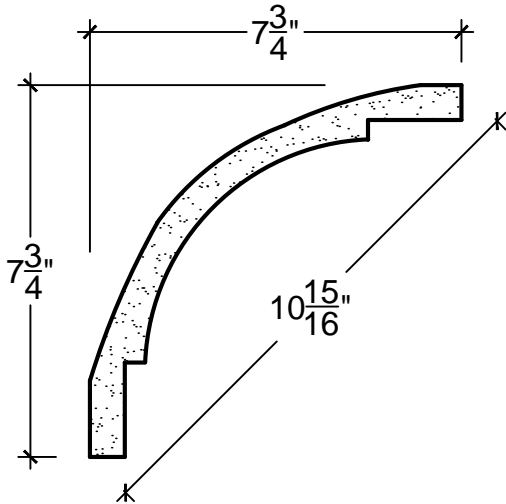

SCALE: 3' = 1'-0"

SCALE: 3' = 1'-0"

SCALE: 3' = 1'-0"

67 Steuben Street
 Brooklyn, NY 11205
 P 718.534.7000
 F 718.534.7040
 www.decocraftusa.com

Design Copyright © Deco Craft USA Inc.2010.All rights reserved

NAME:

COVE

ITEM#

DC507-175

MATERIAL:

PLASTER

HEIGHT:

7. 3/4"

PROJECTION:

7. 3/4"

FACE:

10. 15/16"

REPEAT:

N/A

LENGTH:

96"