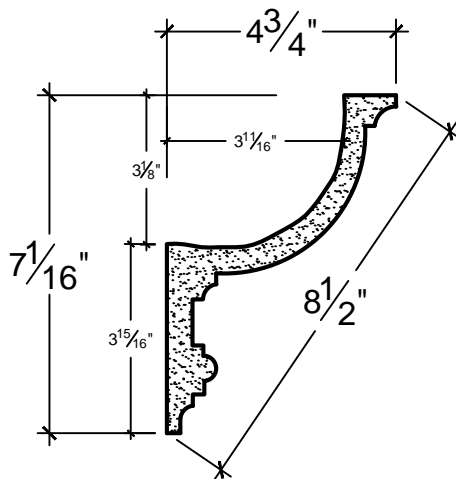

SCALE: 3" = 1'

SCALE: 3" = 1'

SCALE: 3" = 1'

67 Steuben Street  
 Brooklyn, NY 11205  
 P 718.534.7000  
 F 718.534.7040  
 www.decocraftusa.com

Design Copyright © Deco Craft USA Inc. 2010. All rights reserved

NAME:

**COVE LIGHTING**

ITEM#

**DC507-163**

MATERIAL:

**PLASTER**

HEIGHT:

7. 1/16"

PROJECTION:

4. 3/4"

FACE:

8. 1/2"

REPEAT:

N/A

LENGTH:

96"