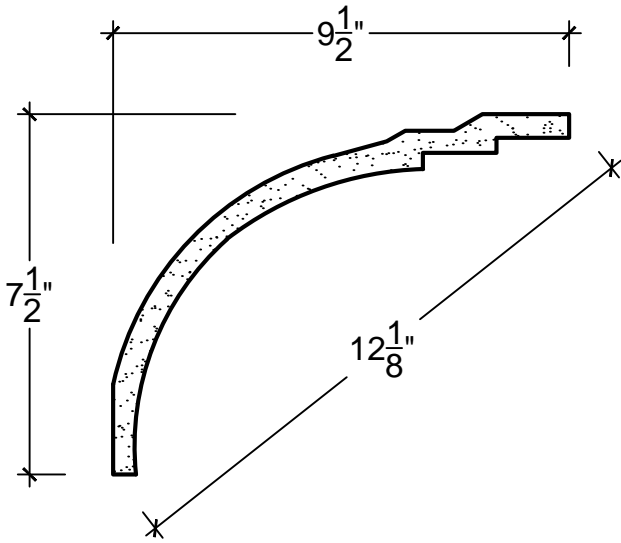

SCALE: 3" = 1'

SCALE: 3" = 1'

SCALE: 3" = 1'

67 Steuben Street
 Brooklyn, NY 11205
 P 718.534.7000
 F 718.534.7040
 www.decocraftusa.com

Design Copyright © Deco Craft USA Inc.2010.All rights reserved

NAME:

COVE

ITEM#

DC507-157

MATERIAL:

PLASTER

HEIGHT:

7. 1/2"

PROJECTION:

9. 1/2"

FACE:

12. 1/8"

REPEAT:

N/A

LENGTH:

96"