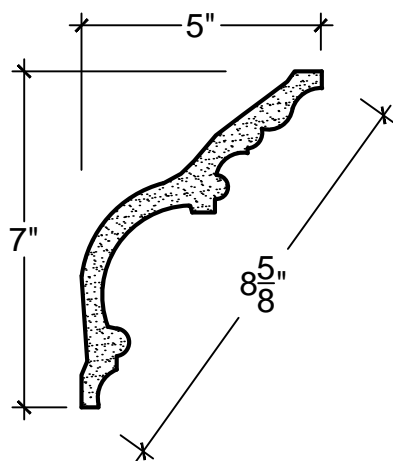

SCALE: 3" = 1'-0"

SCALE: 3" = 1'-0"

SCALE: 3" = 1'-0"

67 Steuben Street
 Brooklyn, NY 11205
 P 718.534.7000
 F 718.534.7040
 www.decocraftusa.com

Design Copyright © Deco Craft USA Inc.2010.All rights reserved

NAME:	COVE	HEIGHT:	7"
ITEM#	DC507-143	PROJECTION:	5"
MATERIAL:	PLASTER	FACE:	8.5/8"
		REPEAT:	N/A
		LENGTH:	96"