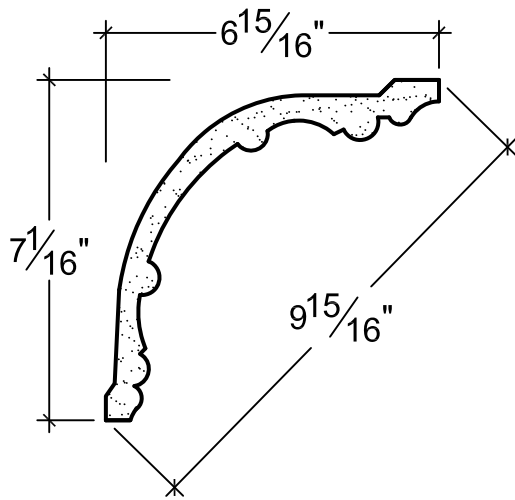

SCALE: 3" = 1'

SCALE: 3" = 1'

SCALE: 3" = 1'

67 Steuben Street
 Brooklyn, NY 11205
 P 718.534.7000
 F 718.534.7040
 www.decocraftusa.com

Design Copyright © Deco Craft USA Inc. 2010. All rights reserved

NAME:

COVE

ITEM#

DC507-133A

MATERIAL:

PLASTER

HEIGHT:

7. 1/16"

PROJECTION:

6. 15/16"

FACE:

9. 15/16"

REPEAT:

N/A

LENGTH:

96"