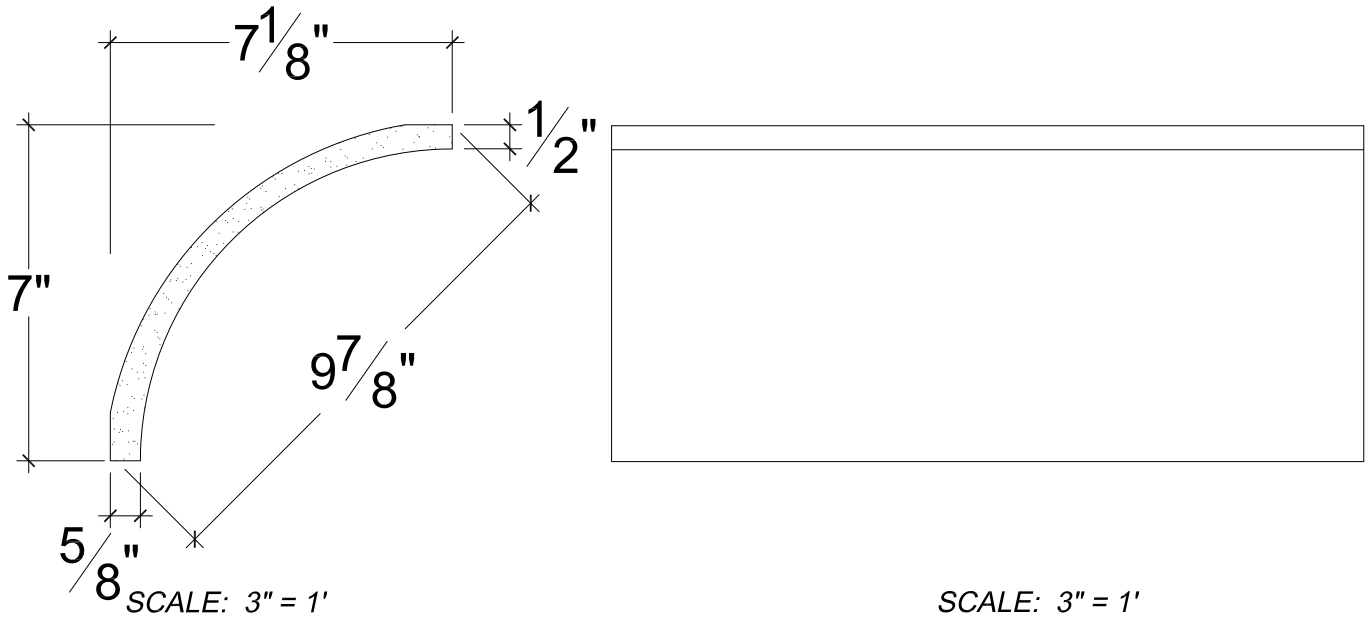

SCALE: 3" = 1'

SCALE: 3" = 1'

67 Steuben Street
 Brooklyn, NY 11205
 P 718.534.7000
 F 718.534.7040
 www.decocraftusa.com

Design Copyright © Deco Craft USA Inc.2010.All rights reserved

NAME:

COVE

ITEM#

DC507-121

MATERIAL:

PLASTER

HEIGHT:

7"

PROJECTION:

7. 1/8"

FACE:

9. 7/8"

REPEAT:

N/A

LENGTH:

96"