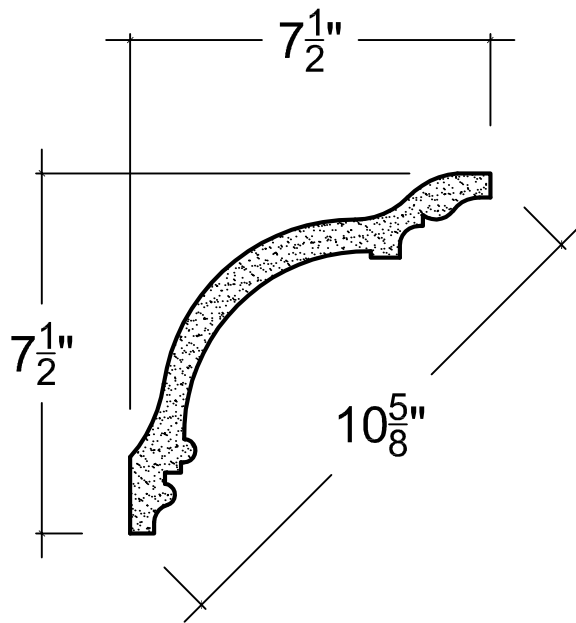

SCALE: 3" = 1'

SCALE: 3" = 1'

SCALE: 3" = 1'

67 Steuben Street  
Brooklyn, NY 11205  
P 718.534.7000  
F 718.534.7040  
www.decocraftusa.com

Design Copyright © Deco Craft USA Inc. 2010. All rights reserved

NAME:

**CROWN**

ITEM#

**DC507-103**

MATERIAL:

**PLASTER**

HEIGHT:

7-1/2"

PROJECTION:

7-1/2"

FACE:

10-5/8"

REPEAT:

1"

LENGTH:

96"