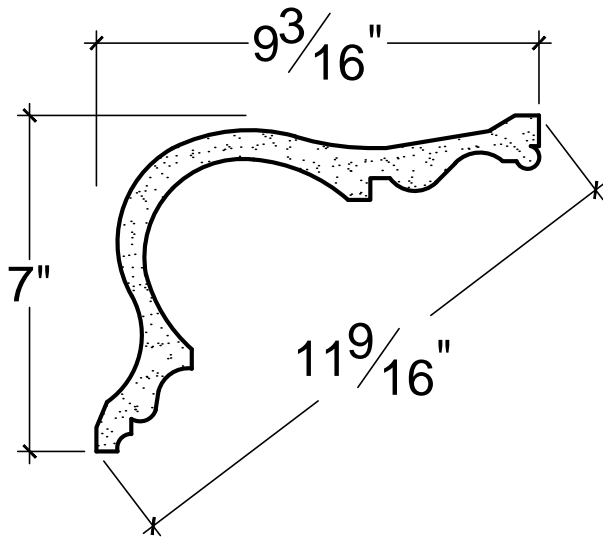

SCALE: 3" = 1'

SCALE: 3" = 1'

SCALE: 3" = 1'

67 Steuben Street
 Brooklyn, NY 11205
 P 718.534.7000
 F 718.534.7040
 www.decocraftusa.com

Design Copyright © Deco Craft USA Inc.2010.All rights reserved

NAME:

COVE

ITEM#

DC507-088

MATERIAL:

PLASTER

HEIGHT:

7"

PROJECTION:

9. 3/16"

FACE:

11. 9/16"

REPEAT:

N/A

LENGTH:

96"