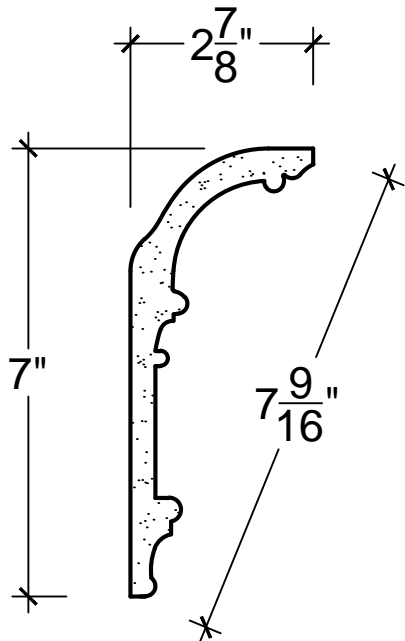

SCALE: 4" - 1"

SCALE: 4" - 1"

SCALE: 4" - 1"

67 Steuben Street  
 Brooklyn, NY 11205  
 P 718.534.7000  
 F 718.534.7040  
 www.decocraftusa.com

Design Copyright © Deco Craft USA Inc.2010.All rights reserved

NAME:

**FRIEZE**

ITEM#

**DC507-080**

MATERIAL:

**PLASTER**

HEIGHT:

7"

PROJECTION:

2. 7/8"

FACE:

7. 9/16"

REPEAT:

N/A

LENGTH:

96"