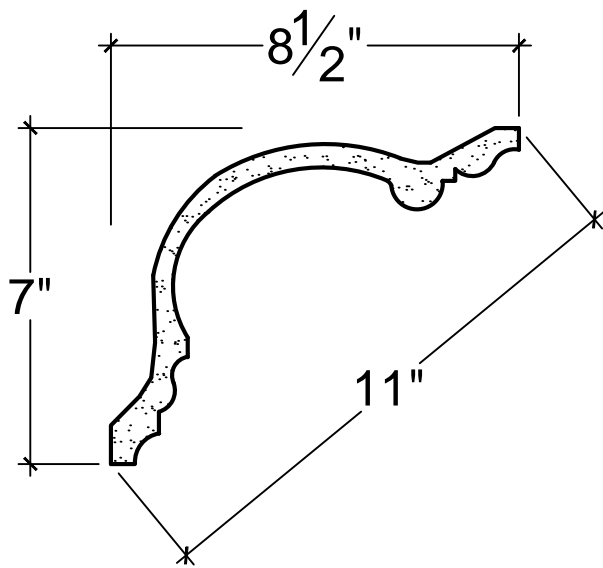

SCALE: 3" = 1'

SCALE: 3" = 1'

SCALE: 3" = 1'

67 Steuben Street  
 Brooklyn, NY 11205  
 P 718.534.7000  
 F 718.534.7040  
 www.decocraftusa.com

Design Copyright © Deco Craft USA Inc.2010.All rights reserved

NAME:

COVE

ITEM#

DC507-067

MATERIAL:

PLASTER

HEIGHT:

7"

PROJECTION:

8. 1/2"

FACE:

11"

REPEAT:

N/A

LENGTH:

96"