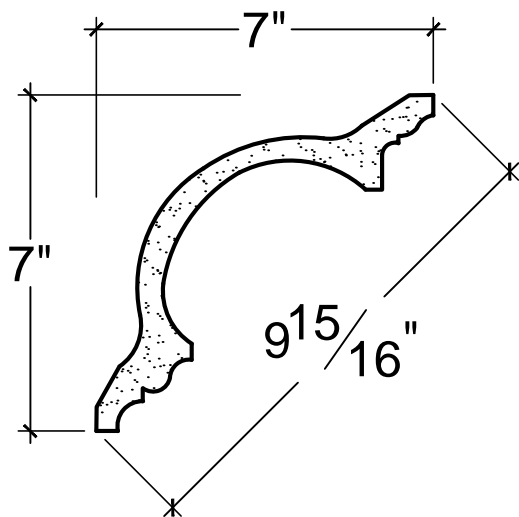

SCALE: 3" = 1'

SCALE: 3" = 1'

SCALE: 3" = 1'

67 Steuben Street
 Brooklyn, NY 11205
 P 718.534.7000
 F 718.534.7040
 www.decocraftusa.com

Design Copyright © Deco Craft USA Inc. 2010. All rights reserved

NAME:

COVE

ITEM#

DC507-066

MATERIAL:

PLASTER

HEIGHT:

7"

PROJECTION:

7"

FACE:

9. 15/16"

REPEAT:

N/A

LENGTH:

96"