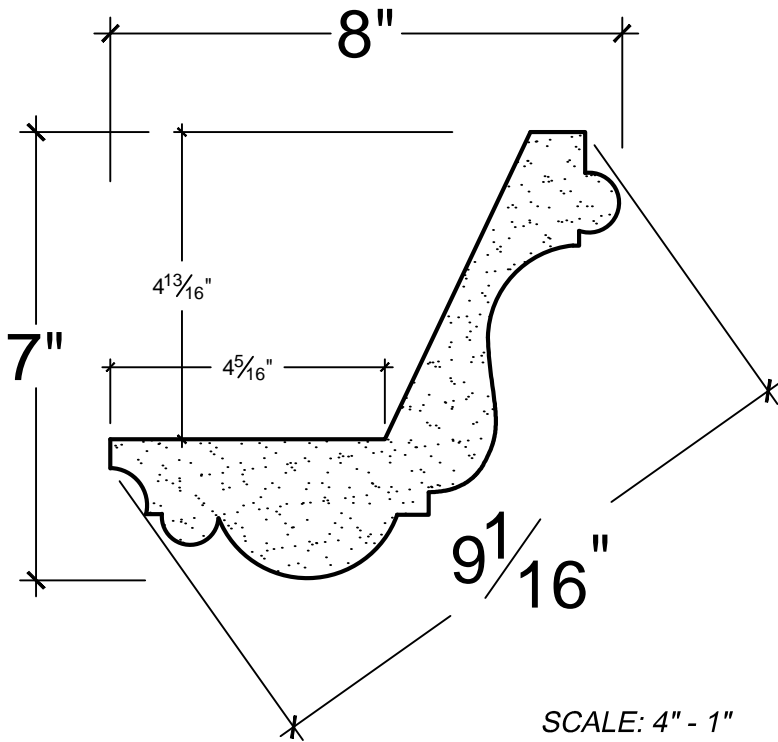

SCALE: 4" - 1"

SCALE: 4" - 1"

SCALE: 4" - 1"

67 Steuben Street
 Brooklyn, NY 11205
 P 718.534.7000
 F 718.534.7040
 www.decocraftusa.com

Design Copyright © Deco Craft USA Inc.2010.All rights reserved

NAME:	COVE LIGHTING	HEIGHT:	7"
ITEM#	DC507-065	PROJECTION:	8"
MATERIAL:	PLASTER	FACE:	9. 1/16"
		REPEAT:	N/A
		LENGTH:	96"