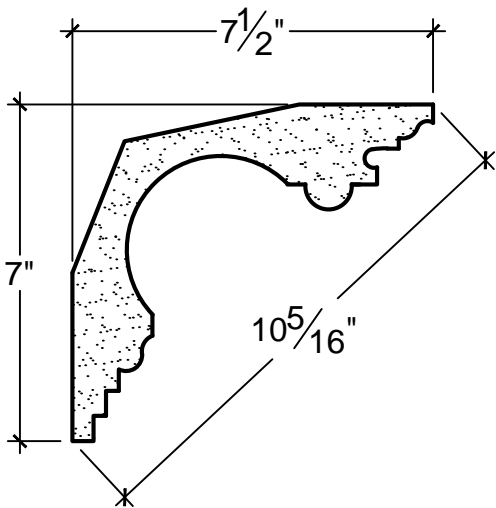

SCALE: 3" = 1'

SCALE: 3" = 1'

SCALE: 3" = 1'

67 Steuben Street  
 Brooklyn, NY 11205  
 P 718.534.7000  
 F 718.534.7040  
 www.decocraftusa.com

Design Copyright © Deco Craft USA Inc.2010.All rights reserved

NAME:

**COVE**

ITEM#

**DC507-063**

MATERIAL:

**PLASTER**

HEIGHT:

7"

PROJECTION:

7. 1/2"

FACE:

10. 5/16"

REPEAT:

N/A

LENGTH:

96"