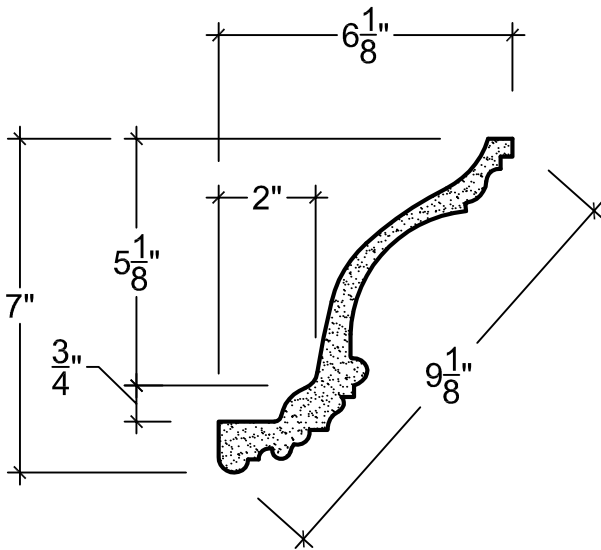

SCALE: 3" = 1'

SCALE: 3" = 1'

SCALE: 3" = 1'

67 Steuben Street  
 Brooklyn, NY 11205  
 P 718.534.7000  
 F 718.534.7040  
 www.decocraftusa.com

Design Copyright © Deco Craft USA Inc.2010.All rights reserved

NAME:	COVE LIGHTING	HEIGHT:	7"
ITEM#	DC507-062	PROJECTION:	6-1/8"
MATERIAL:	PLASTER	FACE:	9-1/8"
		REPEAT:	N/A
		LENGTH:	96"